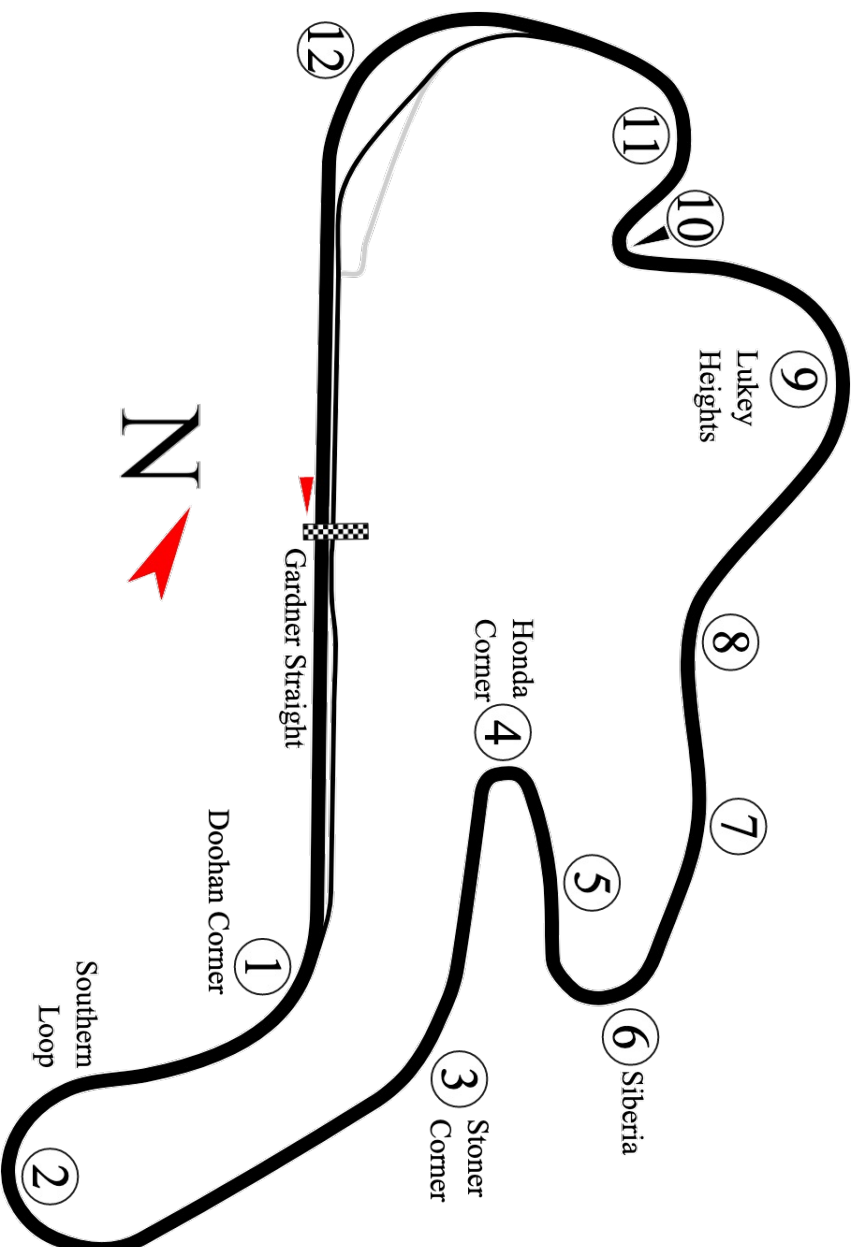

PHILLIP ISLAND

Notes: