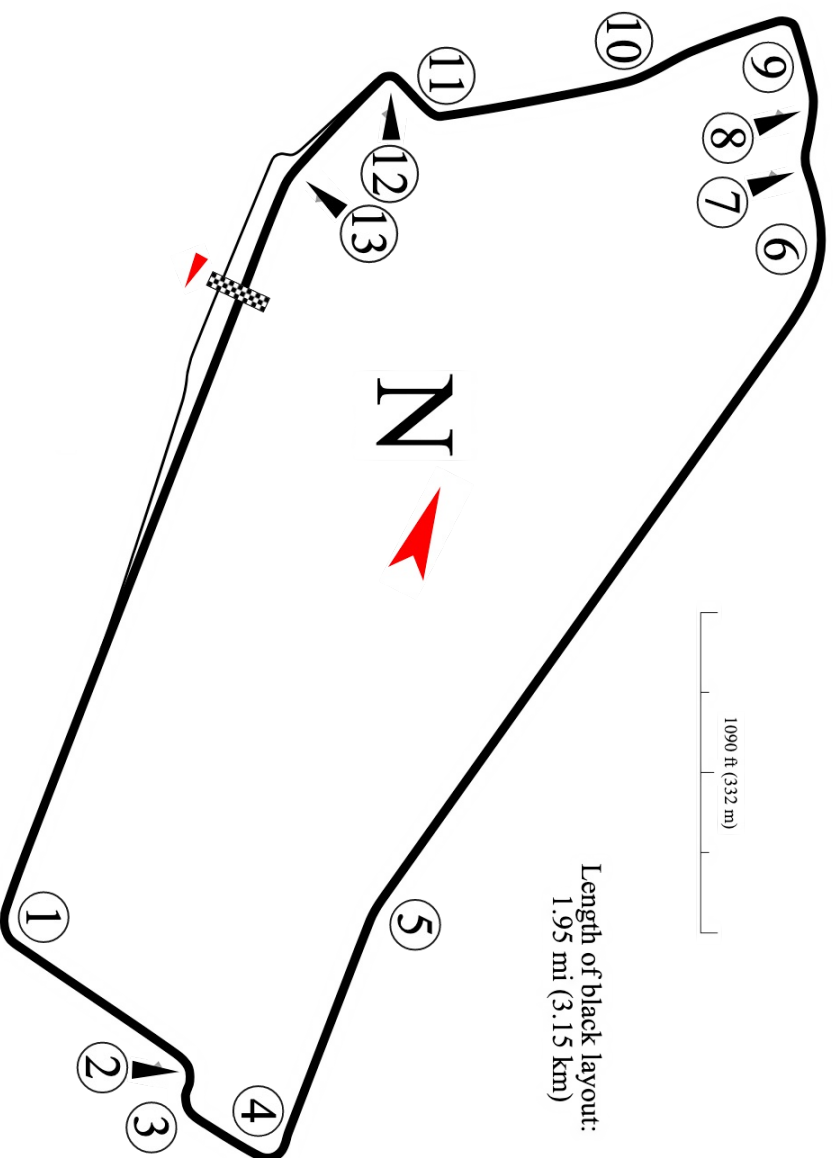

SANDOWN

Notes: