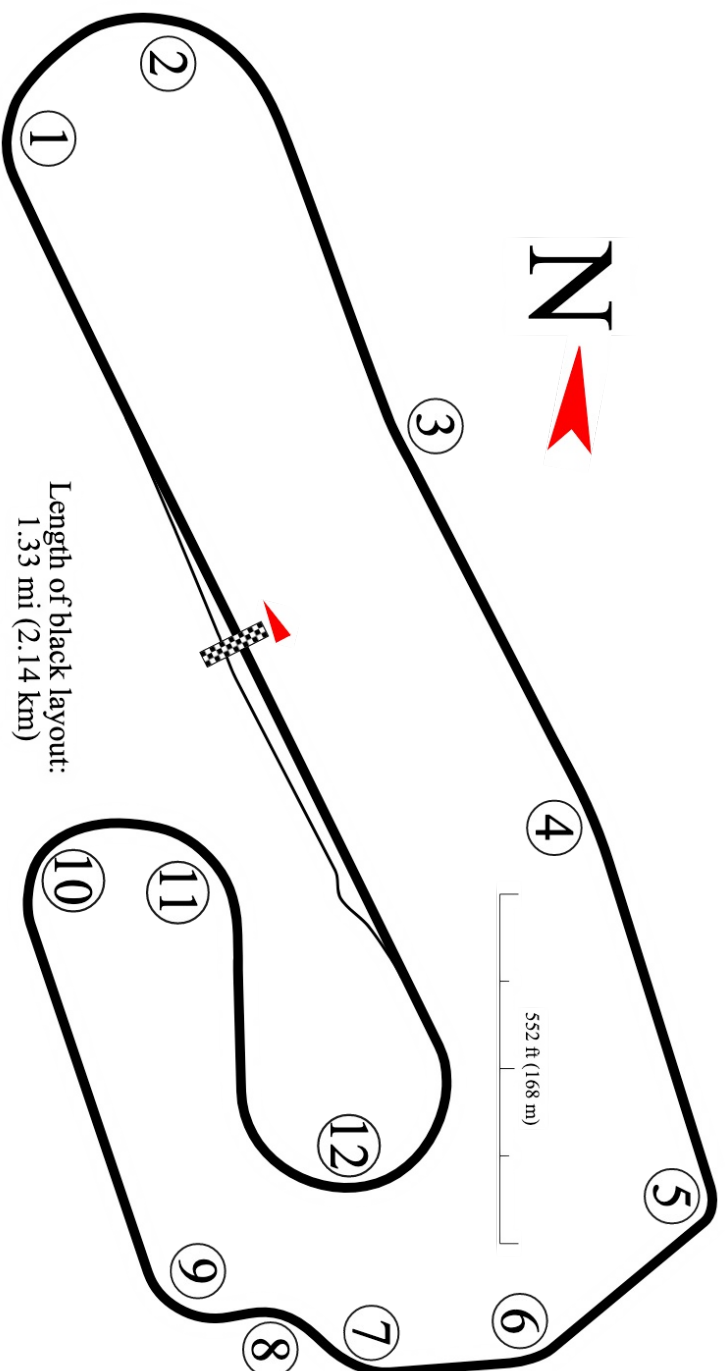

Driver:		
Date:	Time:	Track:

Race/Heat #	Tyre Pressures: Pre Session		Tyre Pressures: Post Session	
	LF	RF	LF	RF
Laps:	LR	RR	RR	RR
Weather:	Car Feel			
	In:	Middle:	Out:	

Notes:

# BROADFORD

Length of black layout:  
1.33 mi (2.14 km)

Notes: