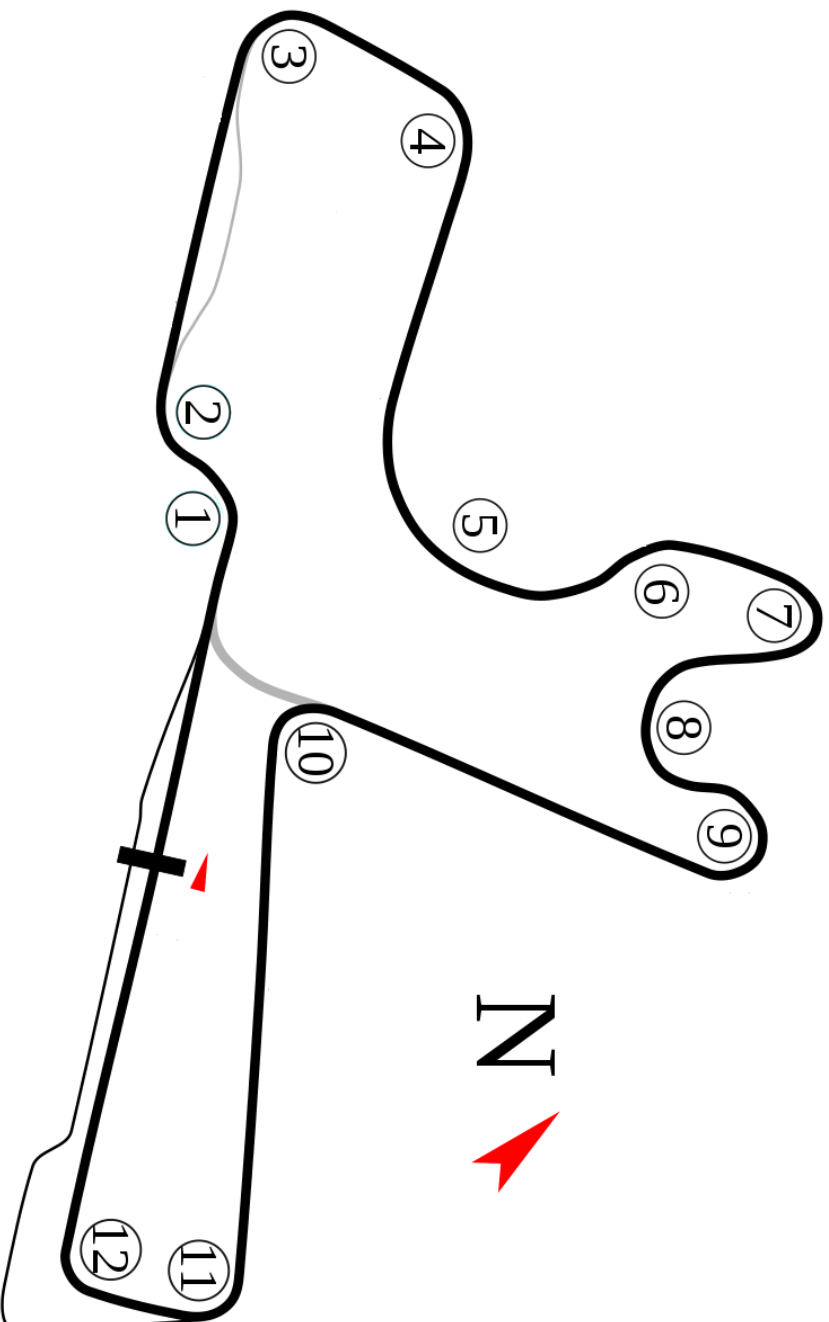

WINTON

Notes: